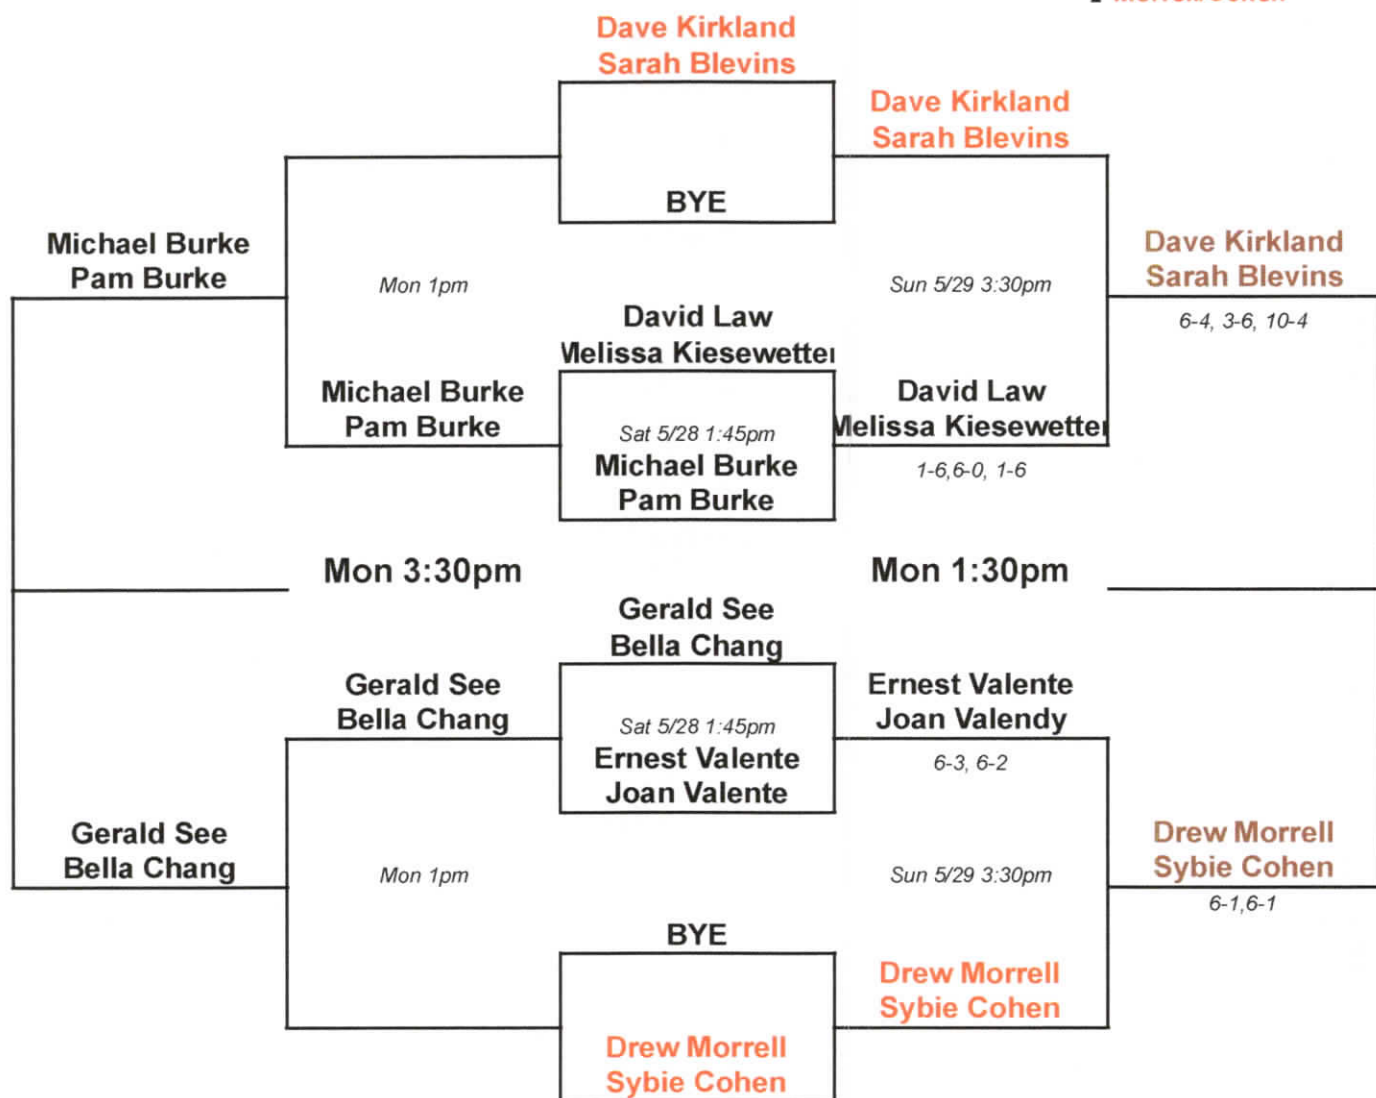

This is the Control Sheet for:

4 **Players or Fixed-Partner Teams**

Event Name:	<i>Holmes Burrell MTC Memorial Tournament</i>
Flight:	<i>Women's 4.5 Doubles</i>
Day / Date:	
Time:	

Courts	

Number	Name of Player or Fixed-Partner Team
1	Sonnet McKinnon/Alexis Kirkland
2	Kristin Morrell/Chiaki Harrison
3	Elaine Kitano/Karla Boisvert
4	BYE

Start Time	
Round 1	Sat Noon
Round 2	Sun Noon
Round 3	Mon 11am

es Burrell MTC Memorial Tourna **Women's 4.5 Doubles**

Type the rules and/or instructions in this box.

Round	CT	Start Time	Match Order	
1		Sat Noon	Sonnet McKinnon/Alexis Kirkland	VS Kristin Morrell/Chiaki Harrison
			Elaine Kitano/Karla Boisvert	VS BYE
2		Sun Noon	Kristin Morrell/Chiaki Harrison	VS Elaine Kitano/Karla Boisvert
			Sonnet McKinnon/Alexis Kirkland	VS BYE
3		Mon 11am	Elaine Kitano/Karla Boisvert	VS Sonnet McKinnon/Alexis Kirkland
			Kristin Morrell/Chiaki Harrison	VS BYE

SCORE SUMMARY

Women's 4.5 Doubles

<i>Player or Team</i>	RND-1	RND-2	RND-3	TOTAL	PLACE
Sonnet McKinnon/Alexis Kirkland	7-5, 7-5				
Kristin Morrell/Chiaki Harrison	5-7, 5-7	6-2, 6-2			
Elaine Kitano/Karla Boisvert		2-6, 2-6			
BYE					

James Burrell MTC Memorial Tournament

3.0 Mixed

SEEDS

- 1 Kirkland/Blevins
- 2 Morrell/Cohen