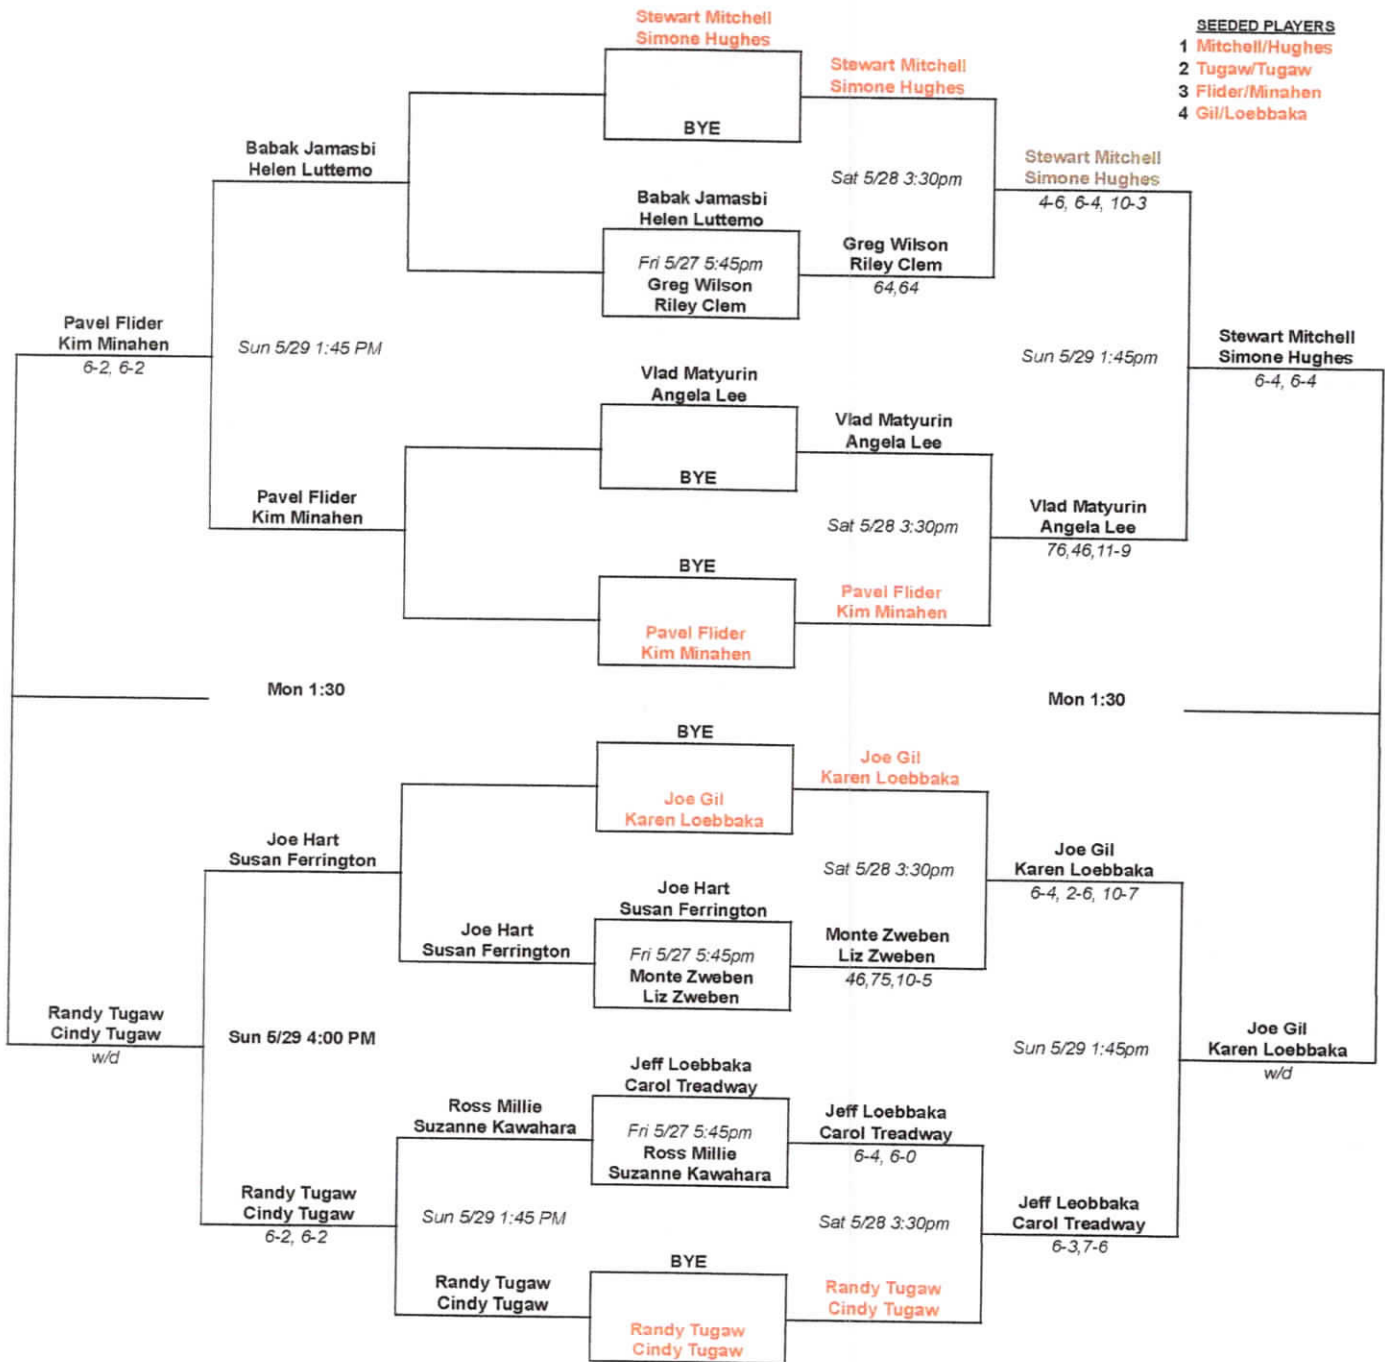

Holmes Burrell MTC Memorial Tournament Mixed 3.5

1. **SEEDED PLAYERS**
1. 1 Mitchell/Hughes
  2. 2 Tugaw/Tugaw
  3. 3 Flider/Minahen
  4. 4 Gil/Loebbaka