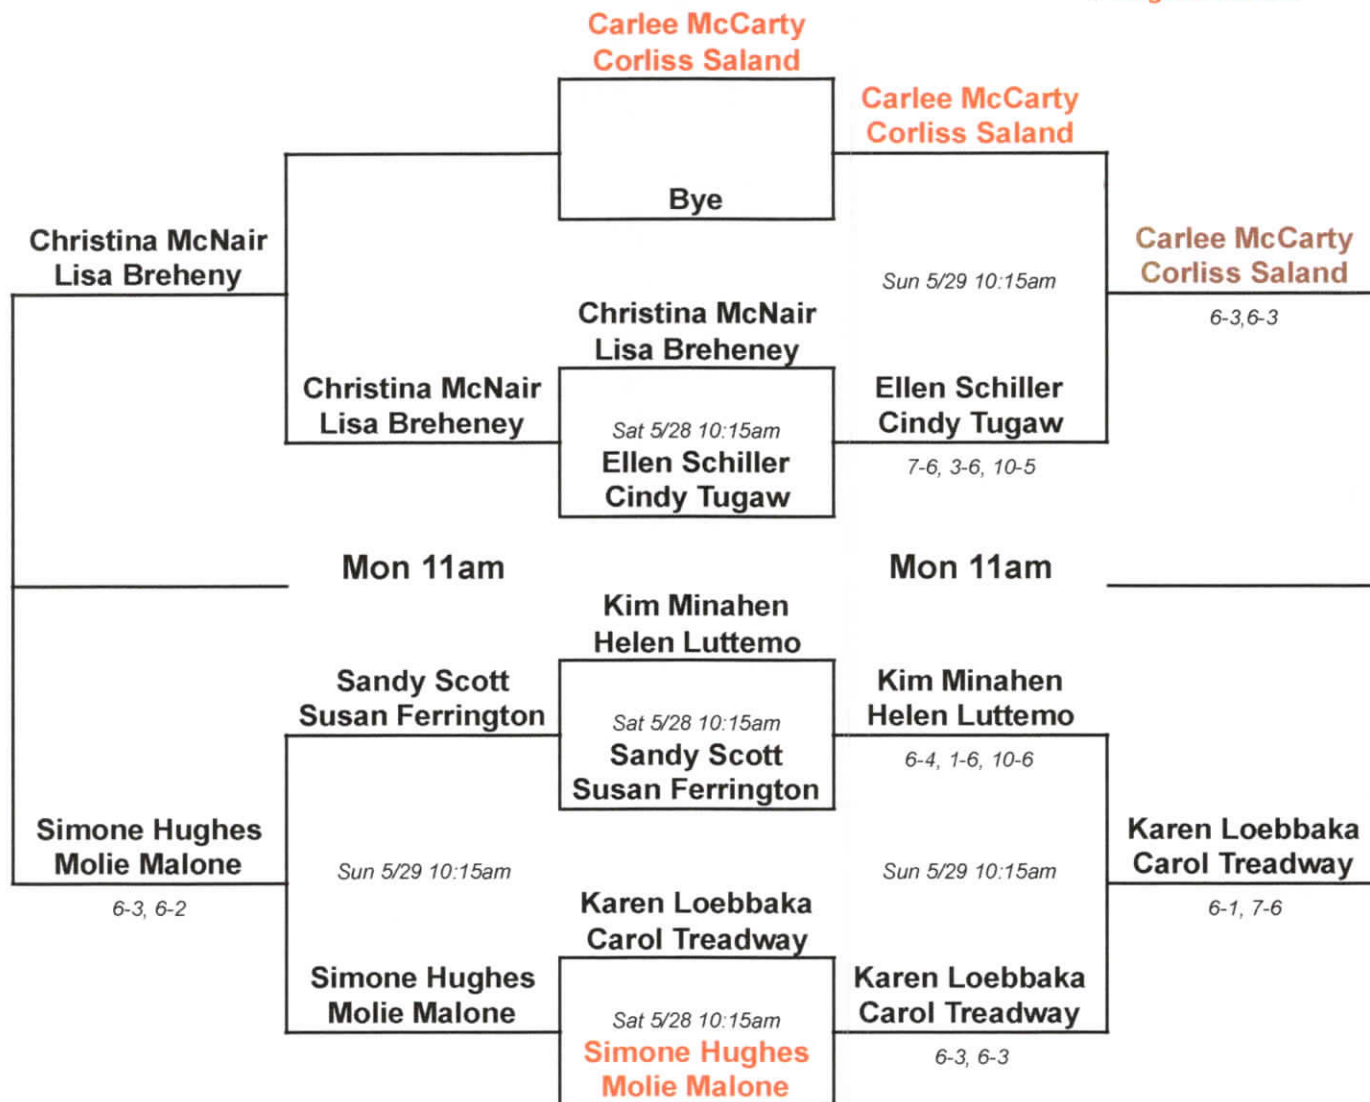

SEEDS

- 1 Cohen/Johnson
- 2 Blevins/Jennings

James Burrell MTC Memorial Tournament

Women's 3.5

SEEDS

- 1 **McCarty/Saland**
- 2 **Hughes/Malone**

Holmes Burrell MTC Memorial Tournament Women's 4.0

- SEEDED PLAYERS**
- 1 Birkenseer/Brewer
 - 2 Abel/Wang
 - 3 Backof/Bernard
 - 4 Tan/Aguero