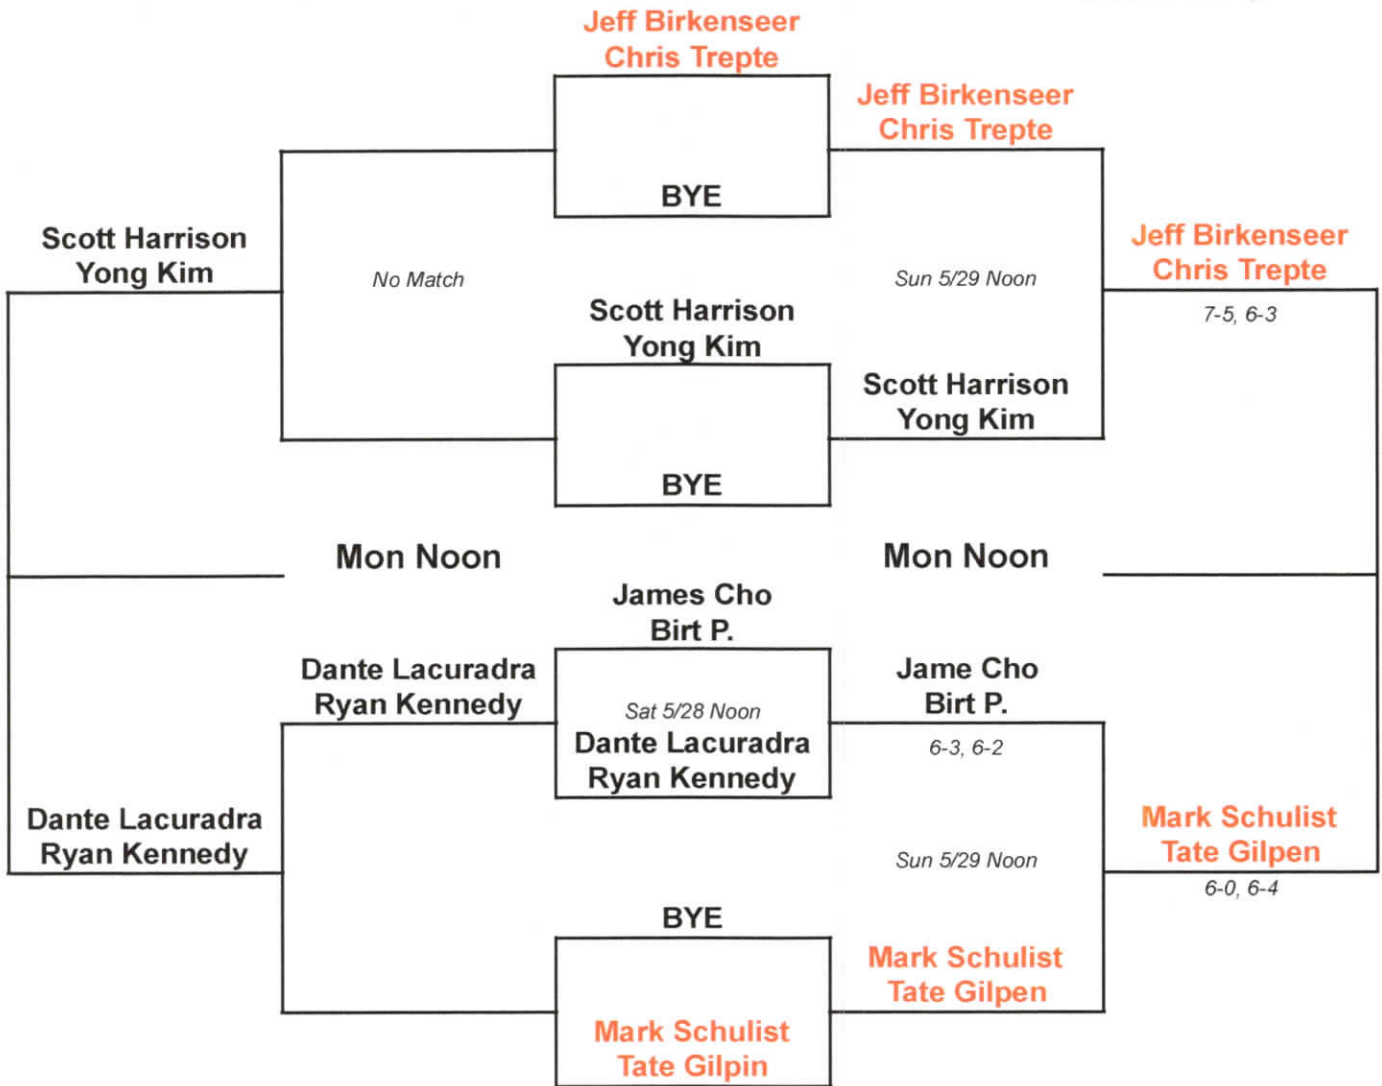

James Burrell MTC Memorial Tournament

Men's 4.5

SEEDS

- 1 Birkenseer/Trepte
- 2 Schulist/Gilpin