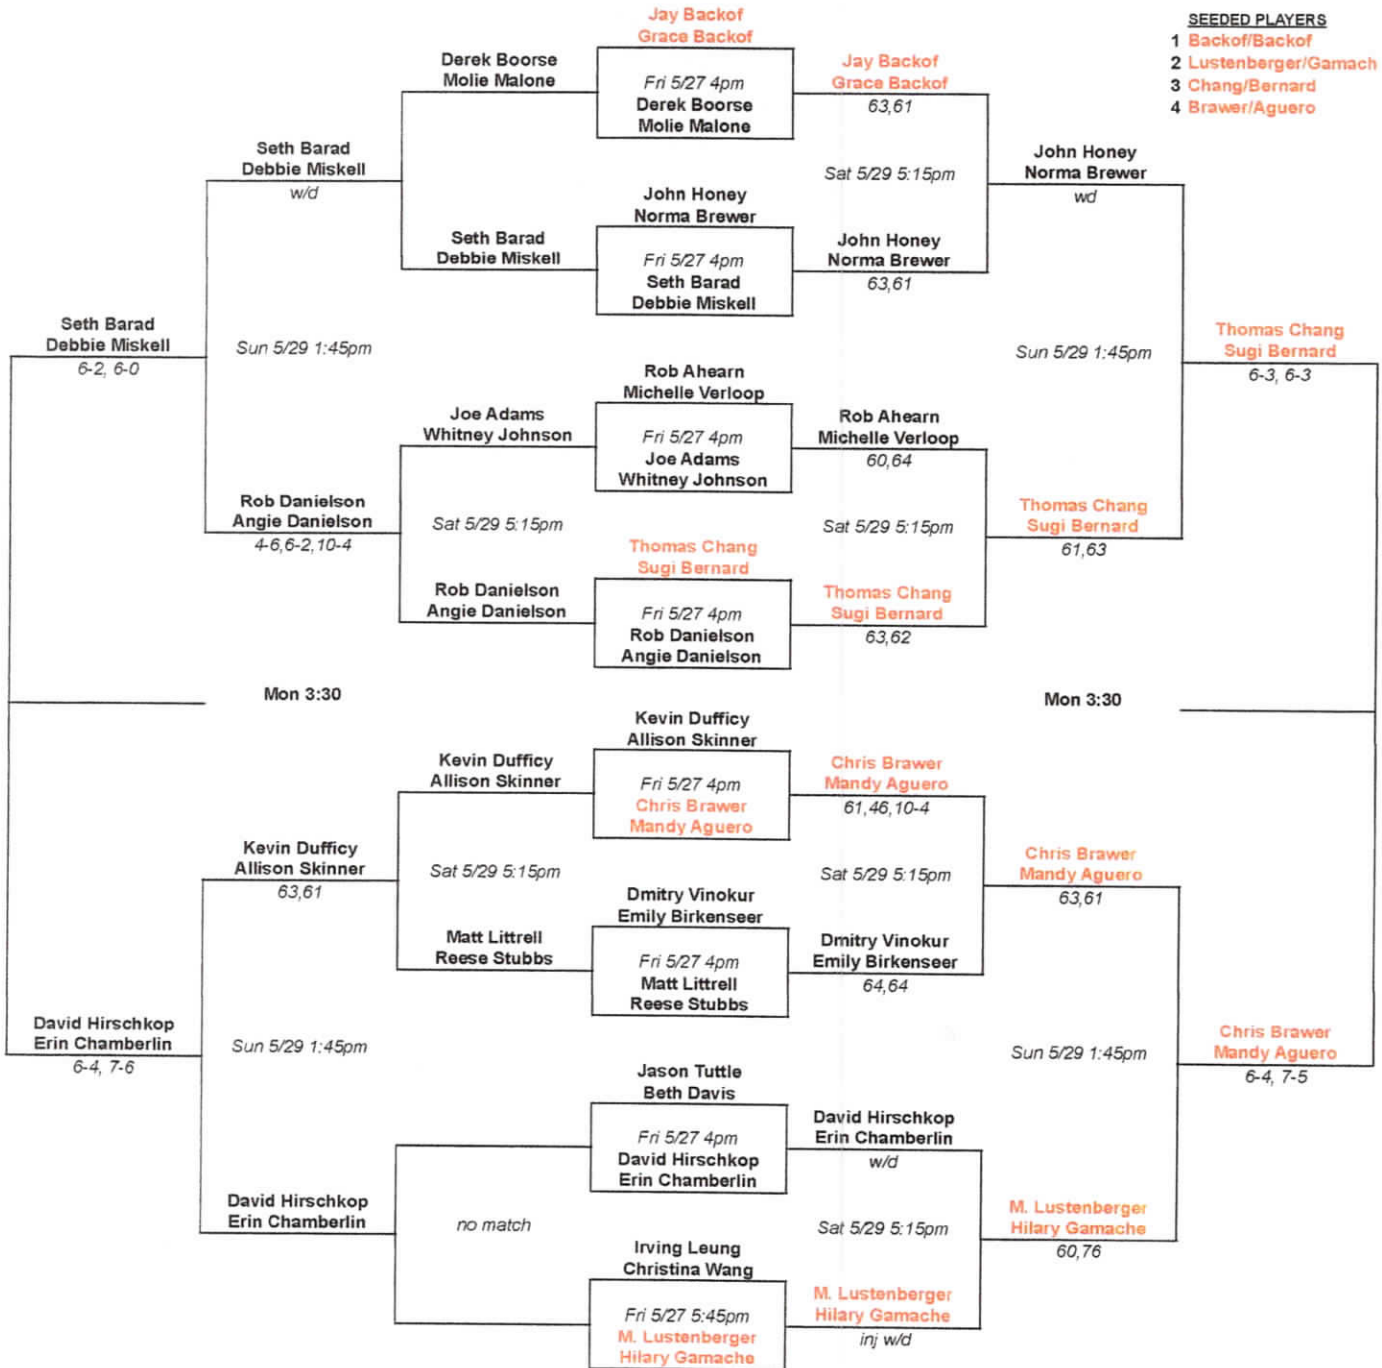

Holmes Burrell MTC Memorial Tournament

4.0 Mixed Doubles

SEEDED PLAYERS

- 1 Backoff/Backof
- 2 Lustenberger/Gamach
- 3 Chang/Bernard
- 4 Brawer/Agüero