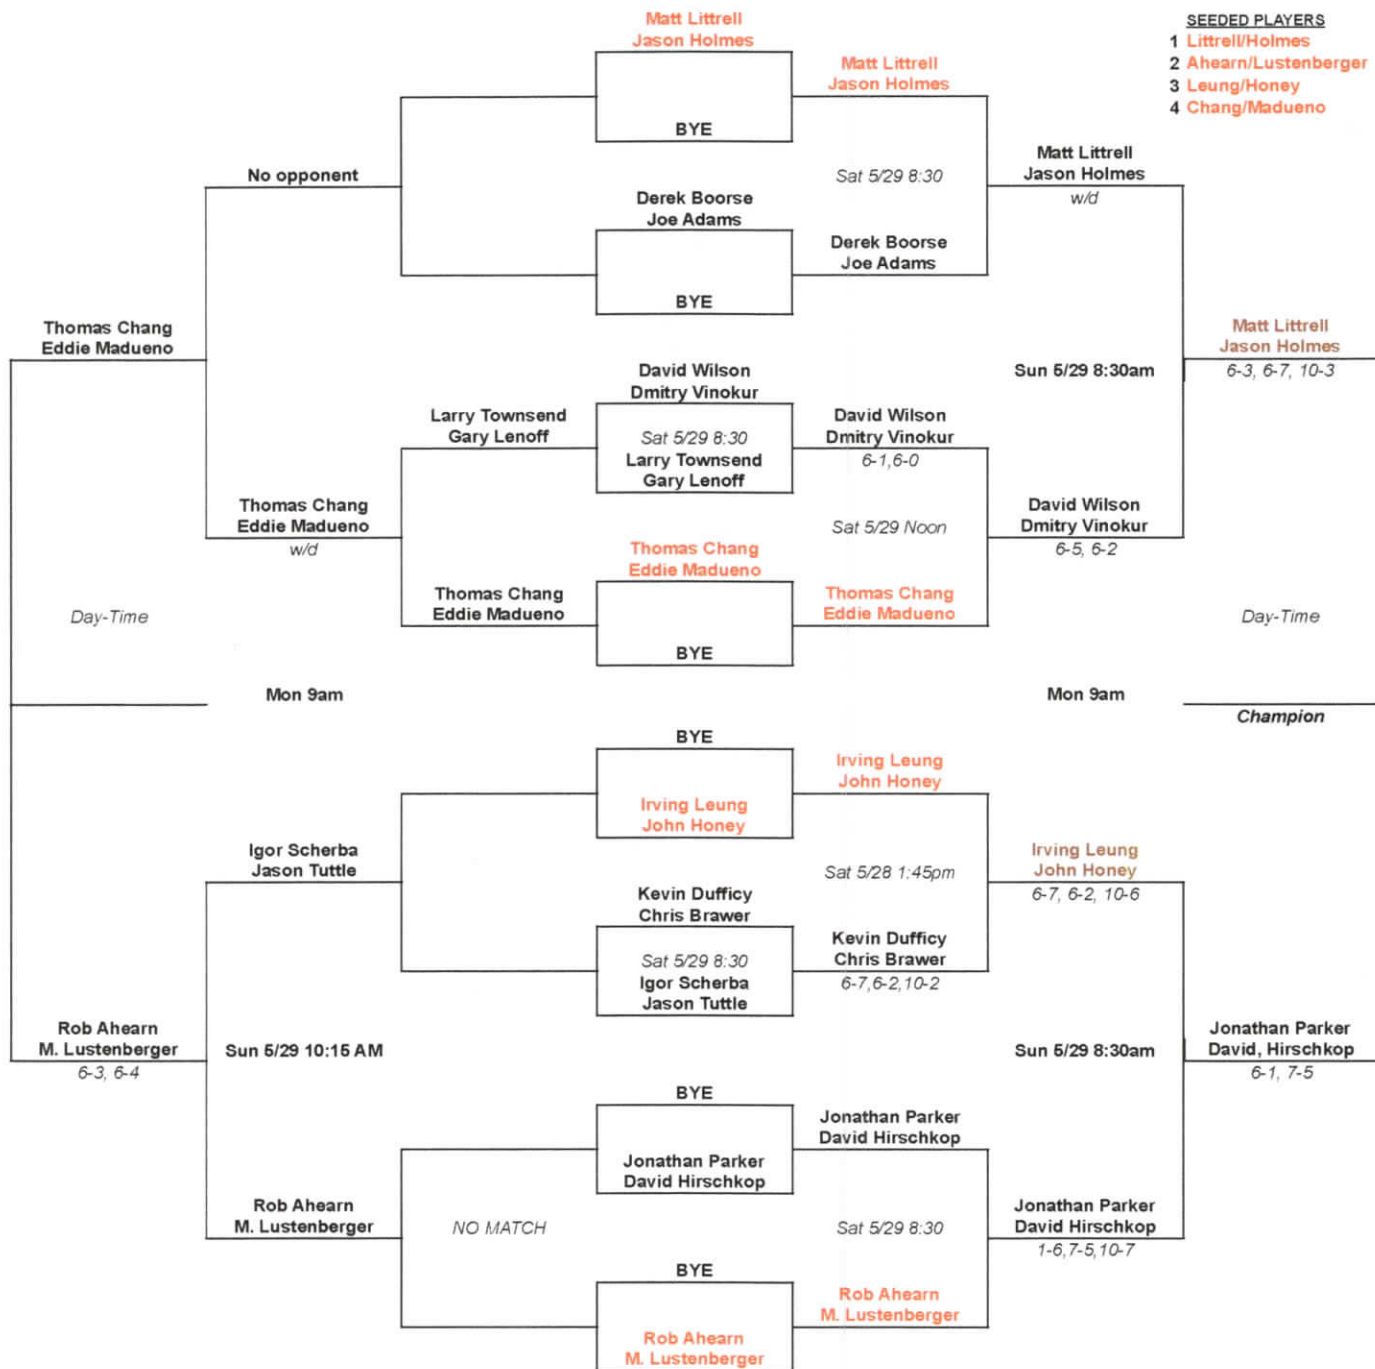

Men's 4.0 Doubles

SEEDED PLAYERS

- 1 Littrell/Holmes
- 2 Ahearn/Lustenberger
- 3 Leung/Honey
- 4 Chang/Madueno