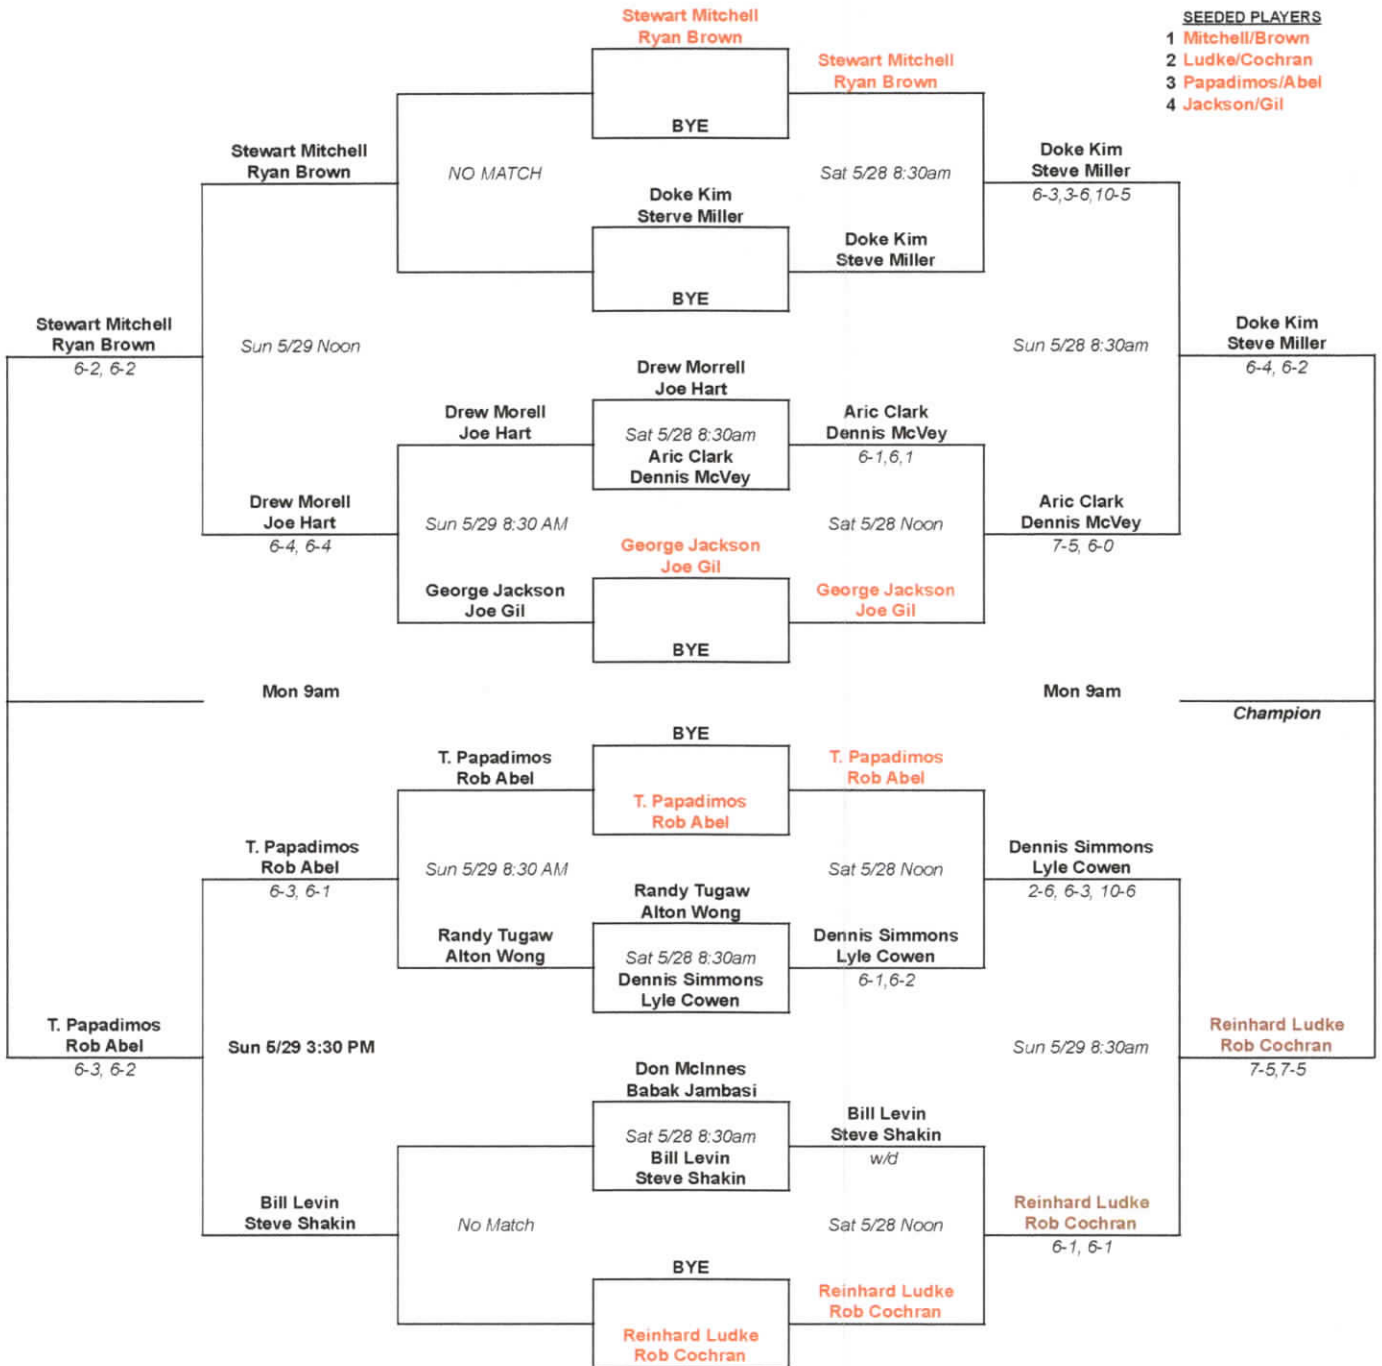

This is the Control Sheet for:

4 **Players or Fixed-Partner Teams**

Event Name:	Holmes Burrell MTC Memorial Tournament
Flight:	Men's 3.0 Doubles
Day / Date:	
Time:	

Courts	

Number	Name of Player or Fixed-Partner Team
1	Michael Burke/Fred Saland
2	Dave Kirkland/Gerald See
3	David Law/Gene Nishinaga
4	BYE

Start Time	
Round 1	Sat 8:30
Round 2	Sun Noon
Round 3	Mon 9am

es Burrell MTC Memorial Tourna Men's 3.0 Doubles

Type the rules and/or instructions in this box.

Round	CT	Start Time	Match Order	
1		Sat 8:30	Michael Burke/Fred Saland	VS Dave Kirkland/Gerald See
			David Law/Gene Nishinaga	VS BYE
2		Sun Noon	Dave Kirkland/Gerald See	VS David Law/Gene Nishinaga
			Michael Burke/Fred Saland	VS BYE
3		Mon 9am	David Law/Gene Nishinaga	VS Michael Burke/Fred Saland
			Dave Kirkland/Gerald See	VS BYE

SCORE SUMMARY

Men's 3.0 Doubles

Player or Team	RND-1	RND-2	RND-3	TOTAL	PLACE
Michael Burke/Fred Saland	6-3,6-2	Bye			
Dave Kirkland/Gerald See	3-6,2-6	4-6, 0-6	Bye		3
David Law/Gene Nishinaga	Bye	6-4, 6-0			
BYE					

Holmes Burrell MTC Memorial Tournament

Men's 3.5

SEEDED PLAYERS

- 1 Mitchell/Brown
- 2 Ludke/Cochran
- 3 Papadimos/Abel
- 4 Jackson/Gil