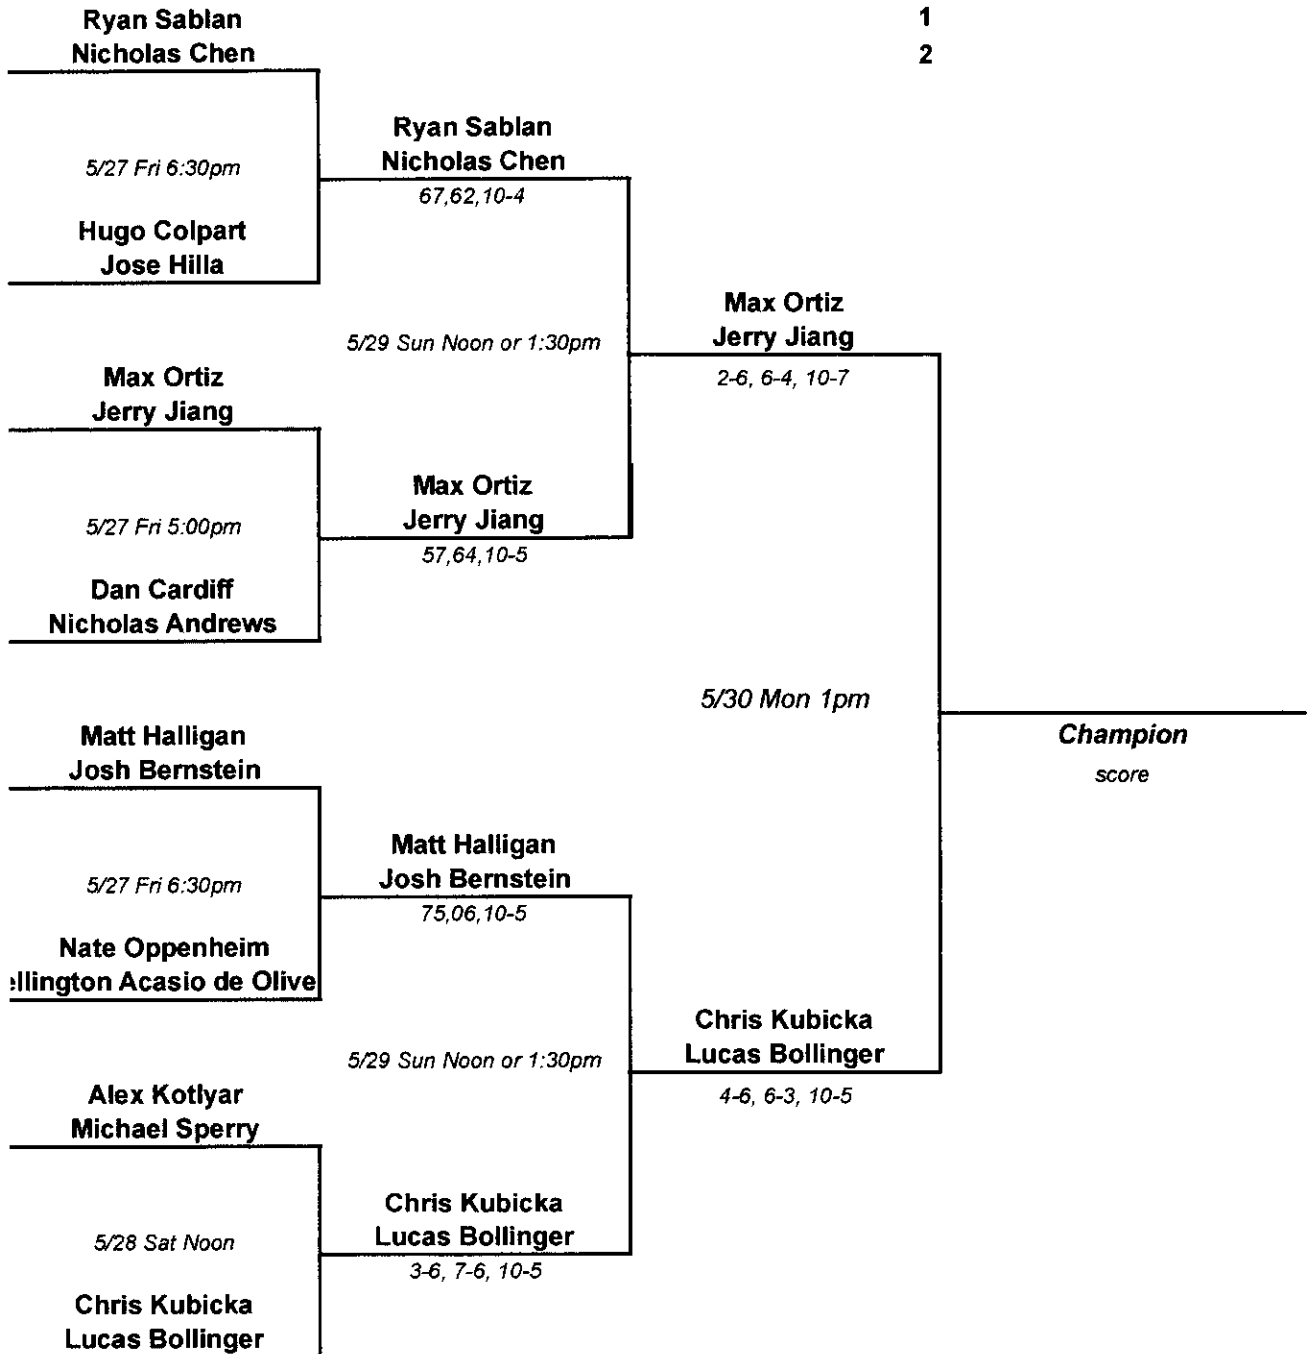

Jeff Birkenseer Golden Gate Sotheby's Men's Open Doubles

SEEDS