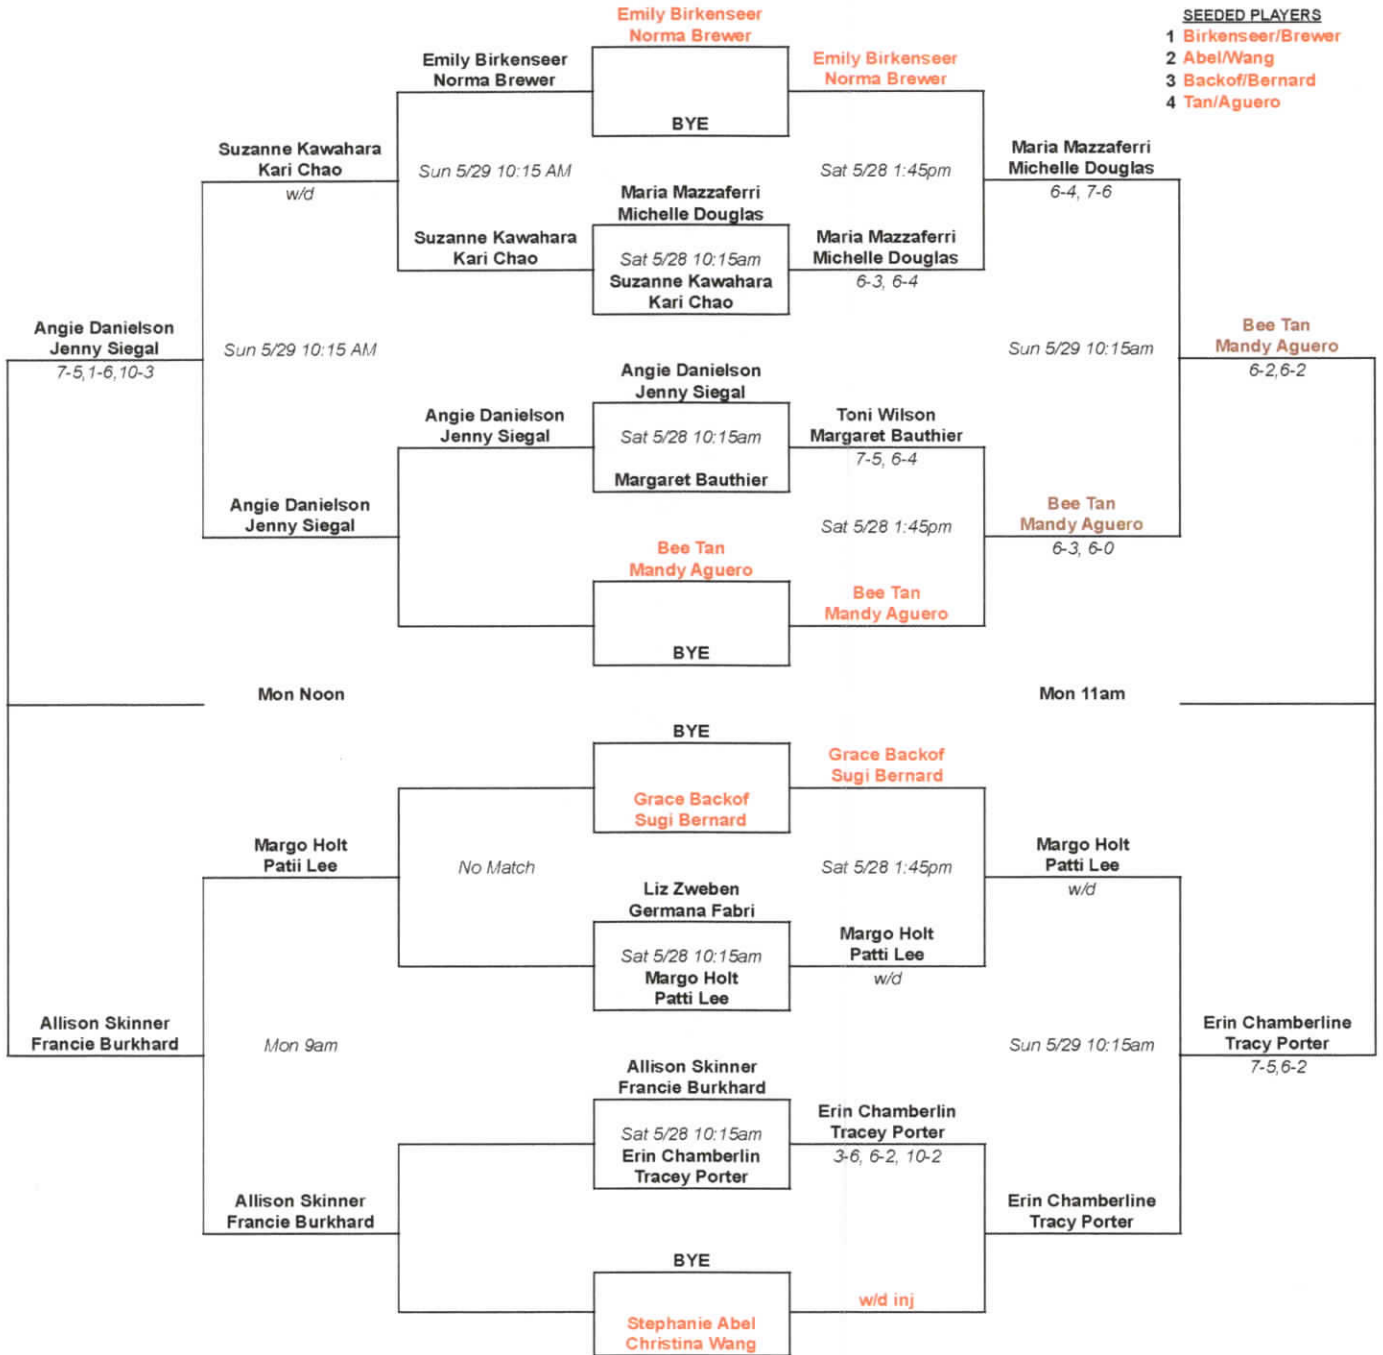

SEEDS

- 1 Cohen/Johnson
- 2 Blevins/Jennings

James Burrell MTC Memorial Tournament

Women's 3.5

SEEDS

- 1 **McCarty/Saland**
- 2 **Hughes/Malone**

Holmes Burrell MTC Memorial Tournament Women's 4.0

- SEEDED PLAYERS**
- 1 Birkenseer/Brewer
 - 2 Abel/Wang
 - 3 Backof/Bernard
 - 4 Tan/Aguero