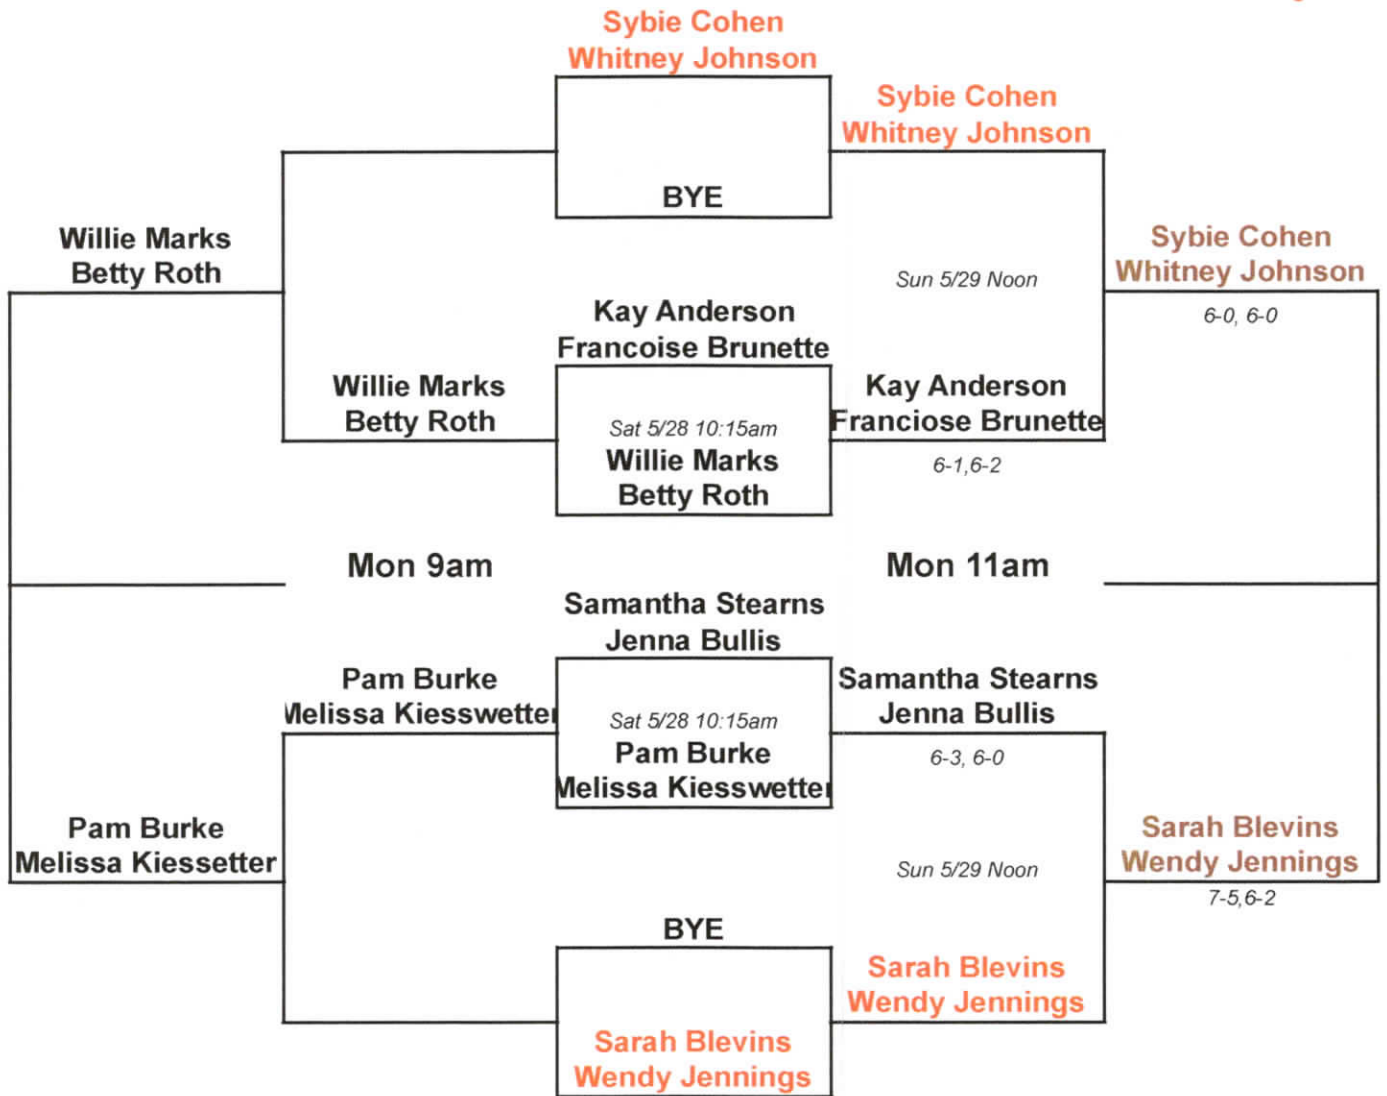

James Burrell MTC Memorial Tournament Women's 3.0

SEEDS

- 1 Cohen/Johnson
- 2 Blevins/Jennings